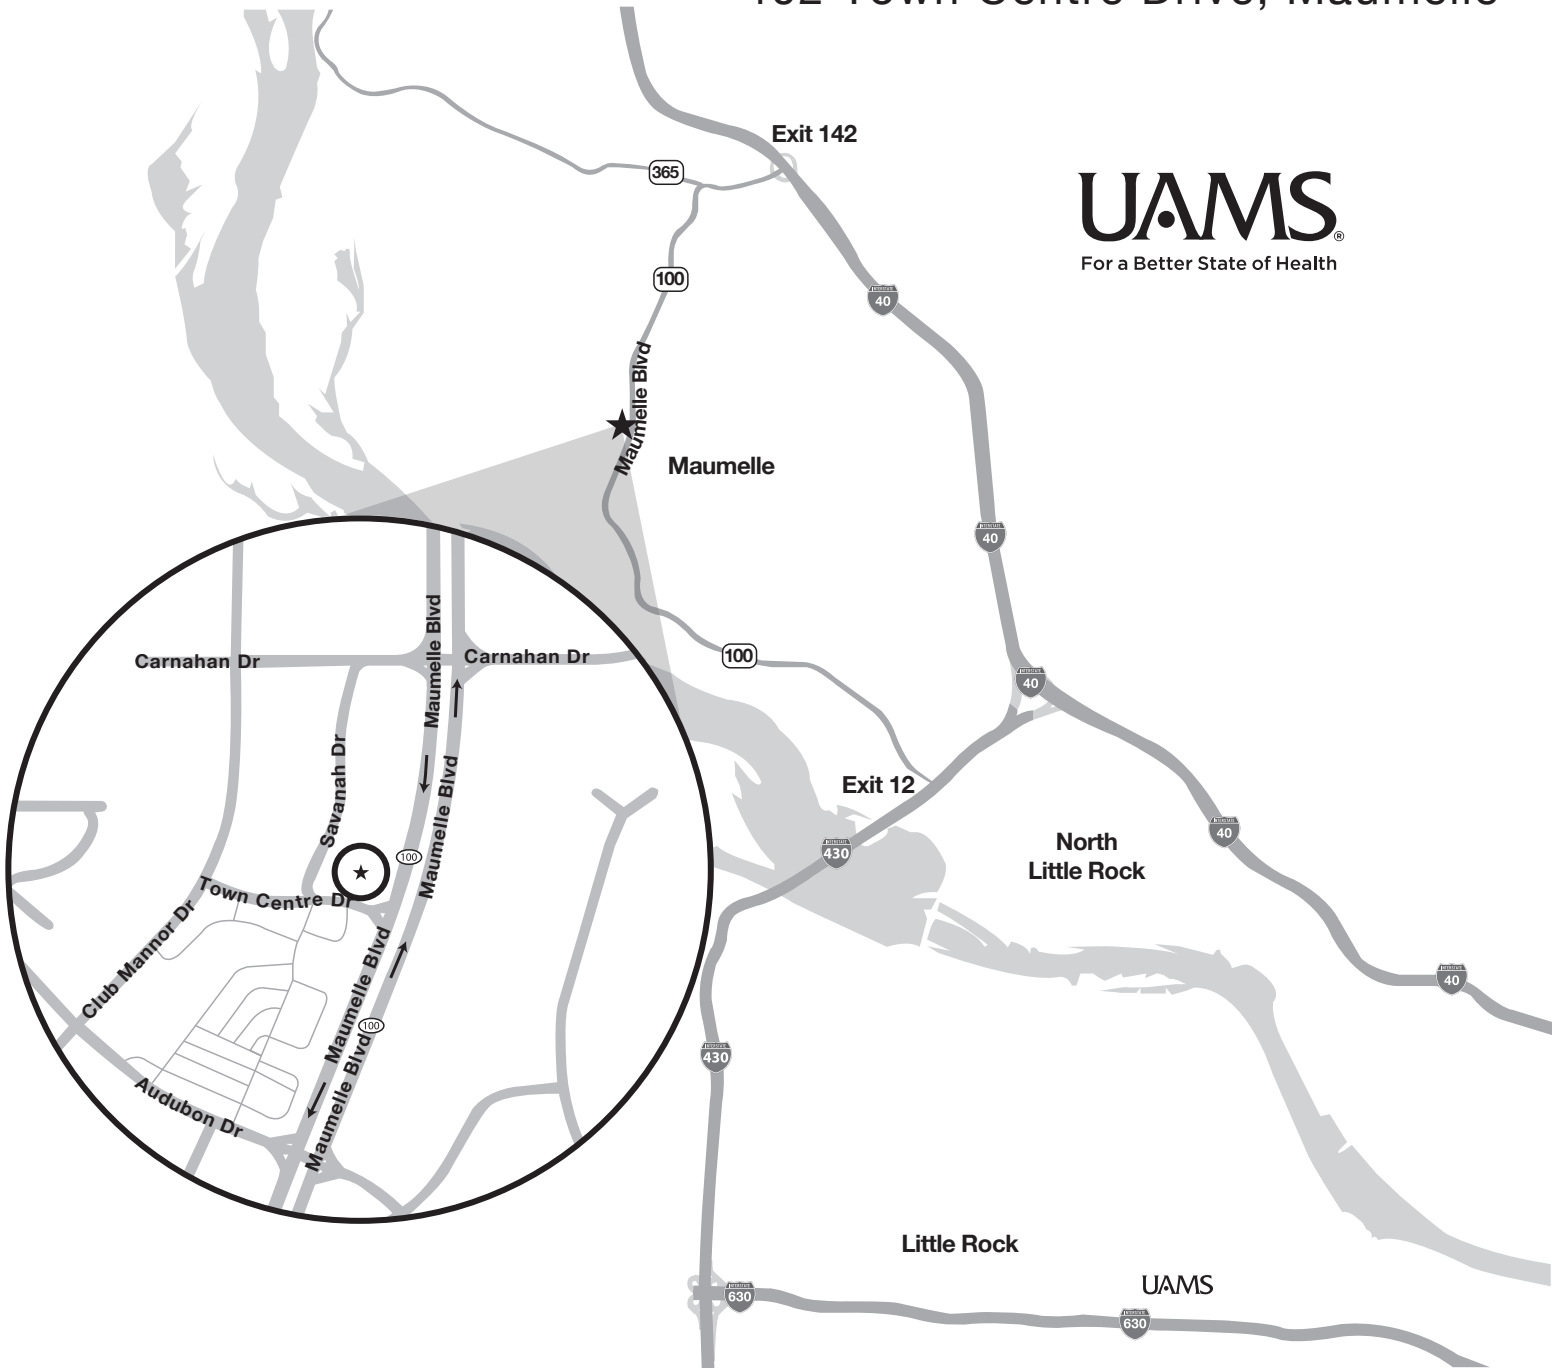

# UAMS Neighborhood Clinic

102 Town Centre Drive, Maumelle

- Your appointment is at the UAMS Neighborhood Clinic at Suite 2, 102 Town Centre Drive in Maumelle.
- From I-430:
  - Take Exit 12 and go west on Maumelle Boulevard/Highway 100 for 4.7 miles
  - Make a U-turn at the light at Carnahan Drive.
  - Turn right onto Town Centre Drive. The clinic is on your right between Arby's and Little Caesar's.
- From I-40:
  - Take exit 142 for Highway 365 and go toward Maumelle
  - Take slight left onto Maumelle Boulevard/Highway 100
  - Turn right onto Town Centre Drive. The clinic is on your right between Arby's and Little Caesar's.
- Free, convenient parking is available near the clinic entrance.